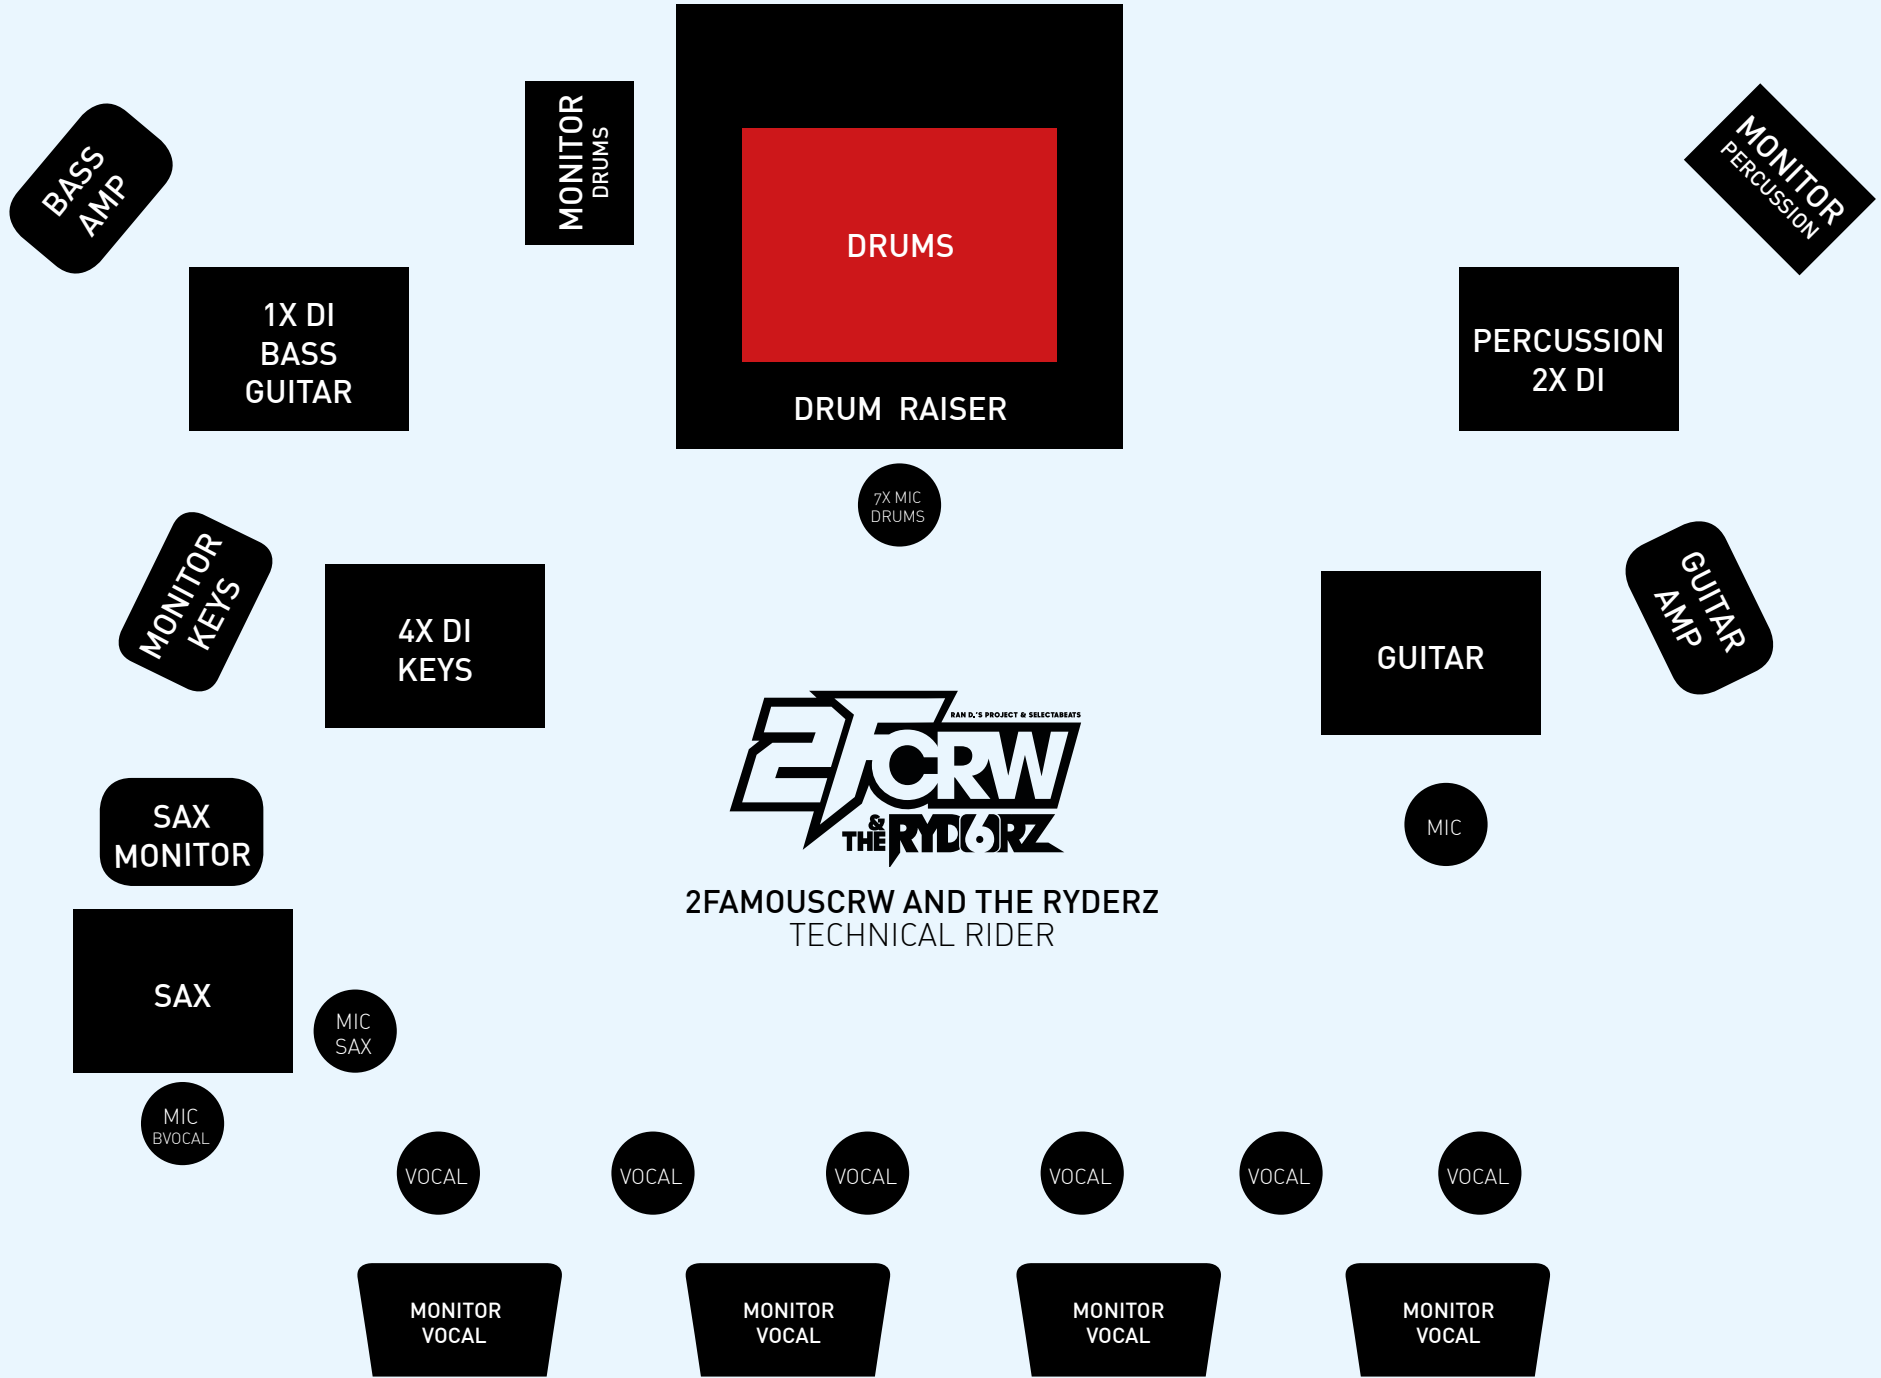

## FRONT OF HOUSE

- 1 KICK
- 2 SNARE
- 3 HIHAT
- 4 TOM 1
- 5 TOM 2
- 6 FLOORTOM
- 7 OVERHEAD LINKS
- 8 OVERHEAD RECHTS
- 9 BASSGUITAR
- 10 GUITAR D.I
- 11 GUITAR MIC
- 12 KEY D.I  
KEYBOARDS STEREO BOVEN
- 13 KEY D.I
  
- 14 KEY D.I  
KEYBOARDS STEREO BENEDEN
- 15 KEY D.I
  
- 16 PERCUSSION D.I
- 17 PERCUSSION D.I

- 18 VOCAL (WIRELESS)
- 19 VOCAL (WIRELESS)
- 20 VOCAL (WIRELESS)
- 21 VOCAL (WIRELESS)
- 22 VOCAL (WIRELESS)
- 23 VOCAL (WIRELESS)
  
- 24 FX REVERB
- 25 FX REVERB
- 26 FX VOCAL PLATE
- 27 FX VOCAL PLATE
- 28 FX DELAY SHORT
- 29 FX DELAY SHORT
- 30 FX DELAY LONG
- 31 FX DELAY LONG

**FRONT OF HOUSE  
MINIMAAL 32 KANAALS TAFEL  
SOUNDCRAFT**

**MONITOR TAFEL ZELFDE OPSTELLING**

**2FAMOUSCRW AND THE RYDERZ  
TECHNICAL RIDER**