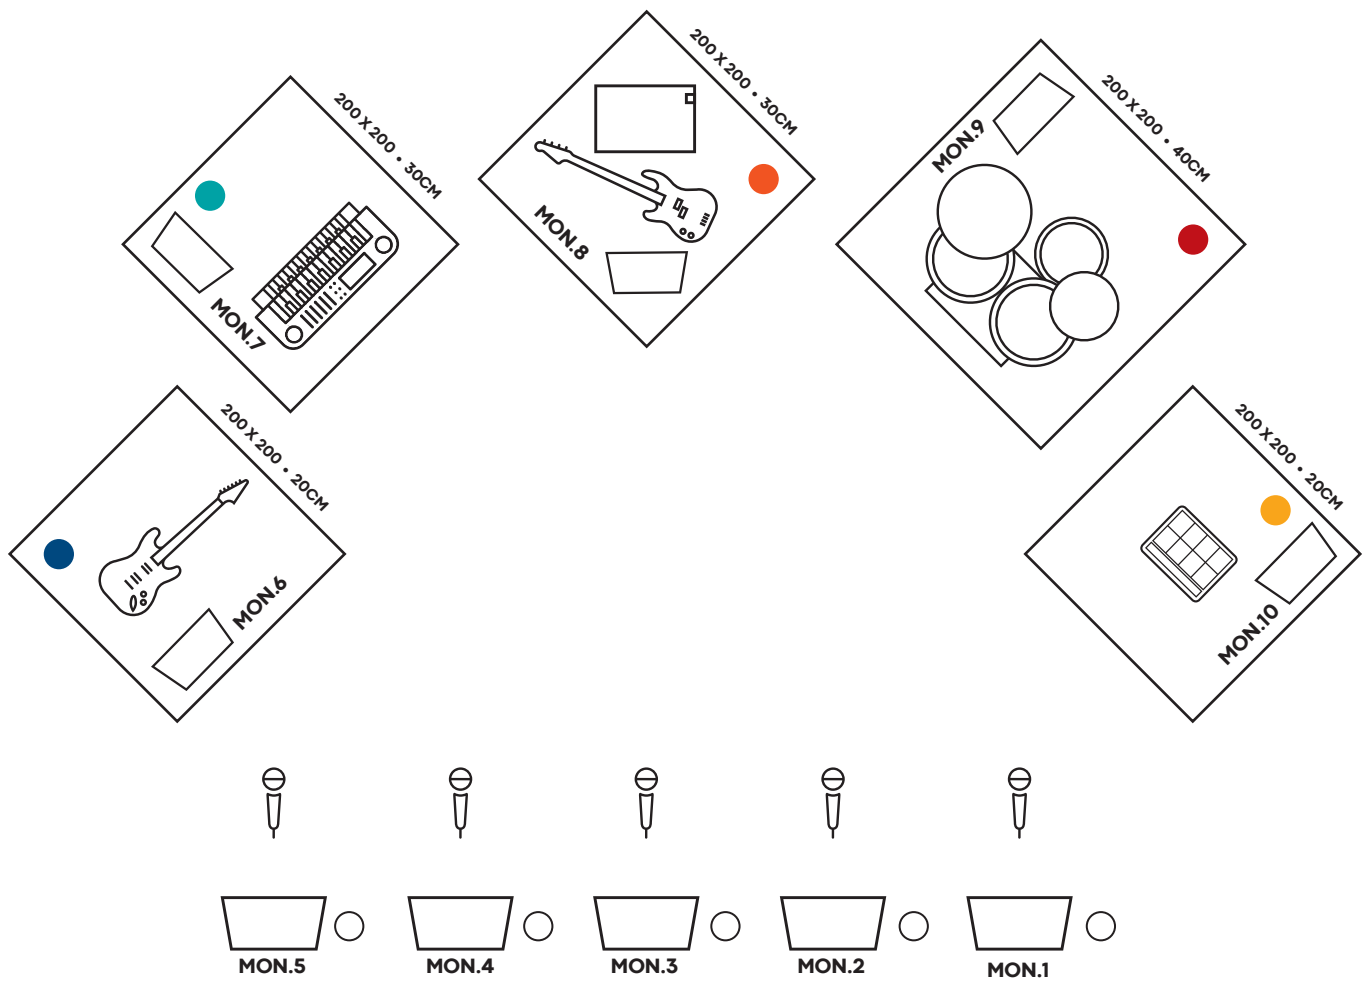

2FAMOUSCRW & THE RYDERZ
TECHNICAL RIDER
FESTIVAL / TOUR

STAGEPLAN

FRONT

- 48 CHANNEL MIXER
- 2X STEREO EFFECTS
- STEREO 31-BAND EQ

BACKLINE

- 24 CHANNEL MIXER (MIN.)
- POWER RATINGS MONITORS MIN. 350 WATT
- BASS AMP (4X10") MIN. 350 WATT
- ENOUGH POWER POINTS
- MIN. 10 SEPARATE AUX GROUPS
- MONITOR TABLE SAME SETUP AS FRONT
- DRUMS
- BASS AMPLIFIER
- GUITAR AMPLIFIER

P.A.

- POWER DEPENDING ON VENUE SIZE
- MIN. 105 DB(A)
- MIC'S & DI'S
- GATES
- COMPRESSORS
- STANDS & CLAMPS

IMPORTANT

- NO TRIGGER FOR BASS DRUM
- DRUM MUST BE TUNED
- F.O.H. TABLE NOT NEXT TO THE STAGE
- F.O.H. MIXER IN THE MIDDLE OF THE STAGE
- MAX. DISTANCE STAGE MIXER TO 15M (DEPENDING ON LOCATION)
- NO LIMITTER NEEDED