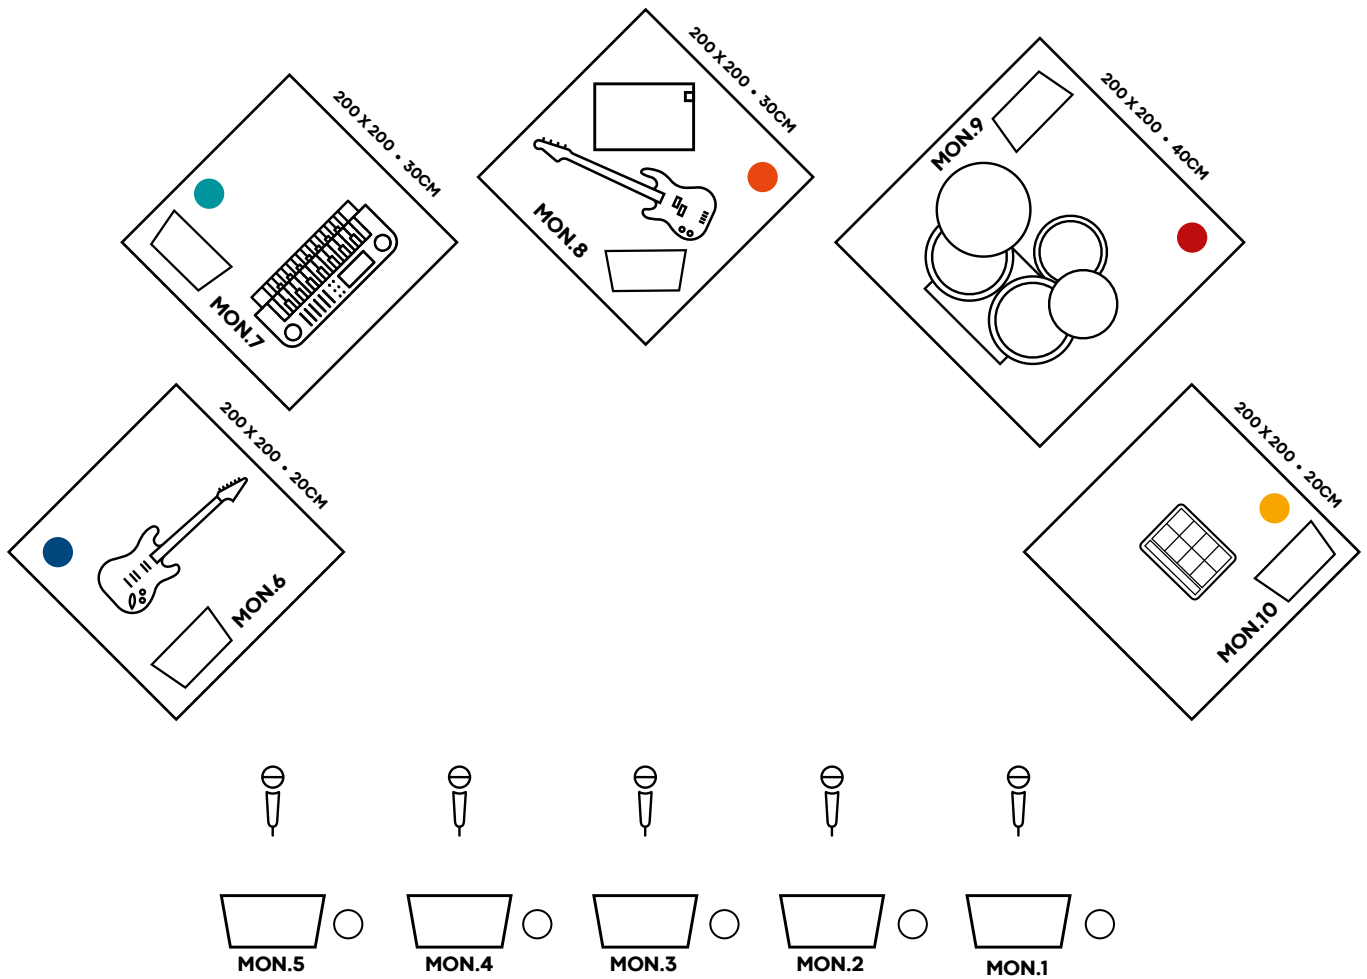

2FAMOUSCRW & THE RYDERZ
TECHNICAL RIDER
FESTIVAL / TOUR

STAGEPLAN

FRONT

- 48 CHANNEL MIXER
- 2X STEREO EFFECTS
- STEREO 31-BAND EQ

BACKLINE

- 24 CHANNEL MIXER (MIN.)
- POWER RATINGS MONITORS MIN. 350 WATT
- BASS AMP (4X10") MIN. 350 WATT
- ENOUGH POWER POINTS
- MIN. 10 SEPARATE AUX GROUPS
- MONITOR TABLE SAME SETUP AS FRONT
- DRUMS
- BASS AMPLIFIER
- GUITAR AMPLIFIER

P.A.

- POWER DEPENDING ON VENUE SIZE
- MIN. 105 DB(A)
- MIC'S & DI'S
- GATES
- COMPRESSORS
- STANDS & CLAMPS

IMPORTANT

- NO TRIGGER FOR BASS DRUM
- DRUM MUST BE TUNED
- F.O.H. TABLE NOT NEXT TO THE STAGE
- F.O.H. MIXER IN THE MIDDLE OF THE STAGE
- MAX. DISTANCE STAGE MIXER TO 15M (DEPENDING ON LOCATION)
- NO LIMITTER NEEDED

MONITOR SETTINGS

1	① ④ ⑤ ⑥ ⑦ ⑧ ⑨ ⑩	6	⑥ ⑦ ⑧ ⑨ ⑩
2	② ⑦ ⑩	7	① ② ③ ④ ⑤ ⑥ ⑦
3	③ ⑦ ⑩	8	① ② ③ ④ ⑤ ⑦ ⑧ ⑨
4	① ④ ⑦ ⑩	9	① ② ③ ④ ⑤ ⑦ ⑨ ⑩
5	① ⑤ ⑥ ⑦	10	⑥ ⑦ ⑧ ⑨ ⑩

FRONT TRUSS SETUP

STAGE | LIGHT PLOT OF 2FAMOUSCRW & THE RYDERZ