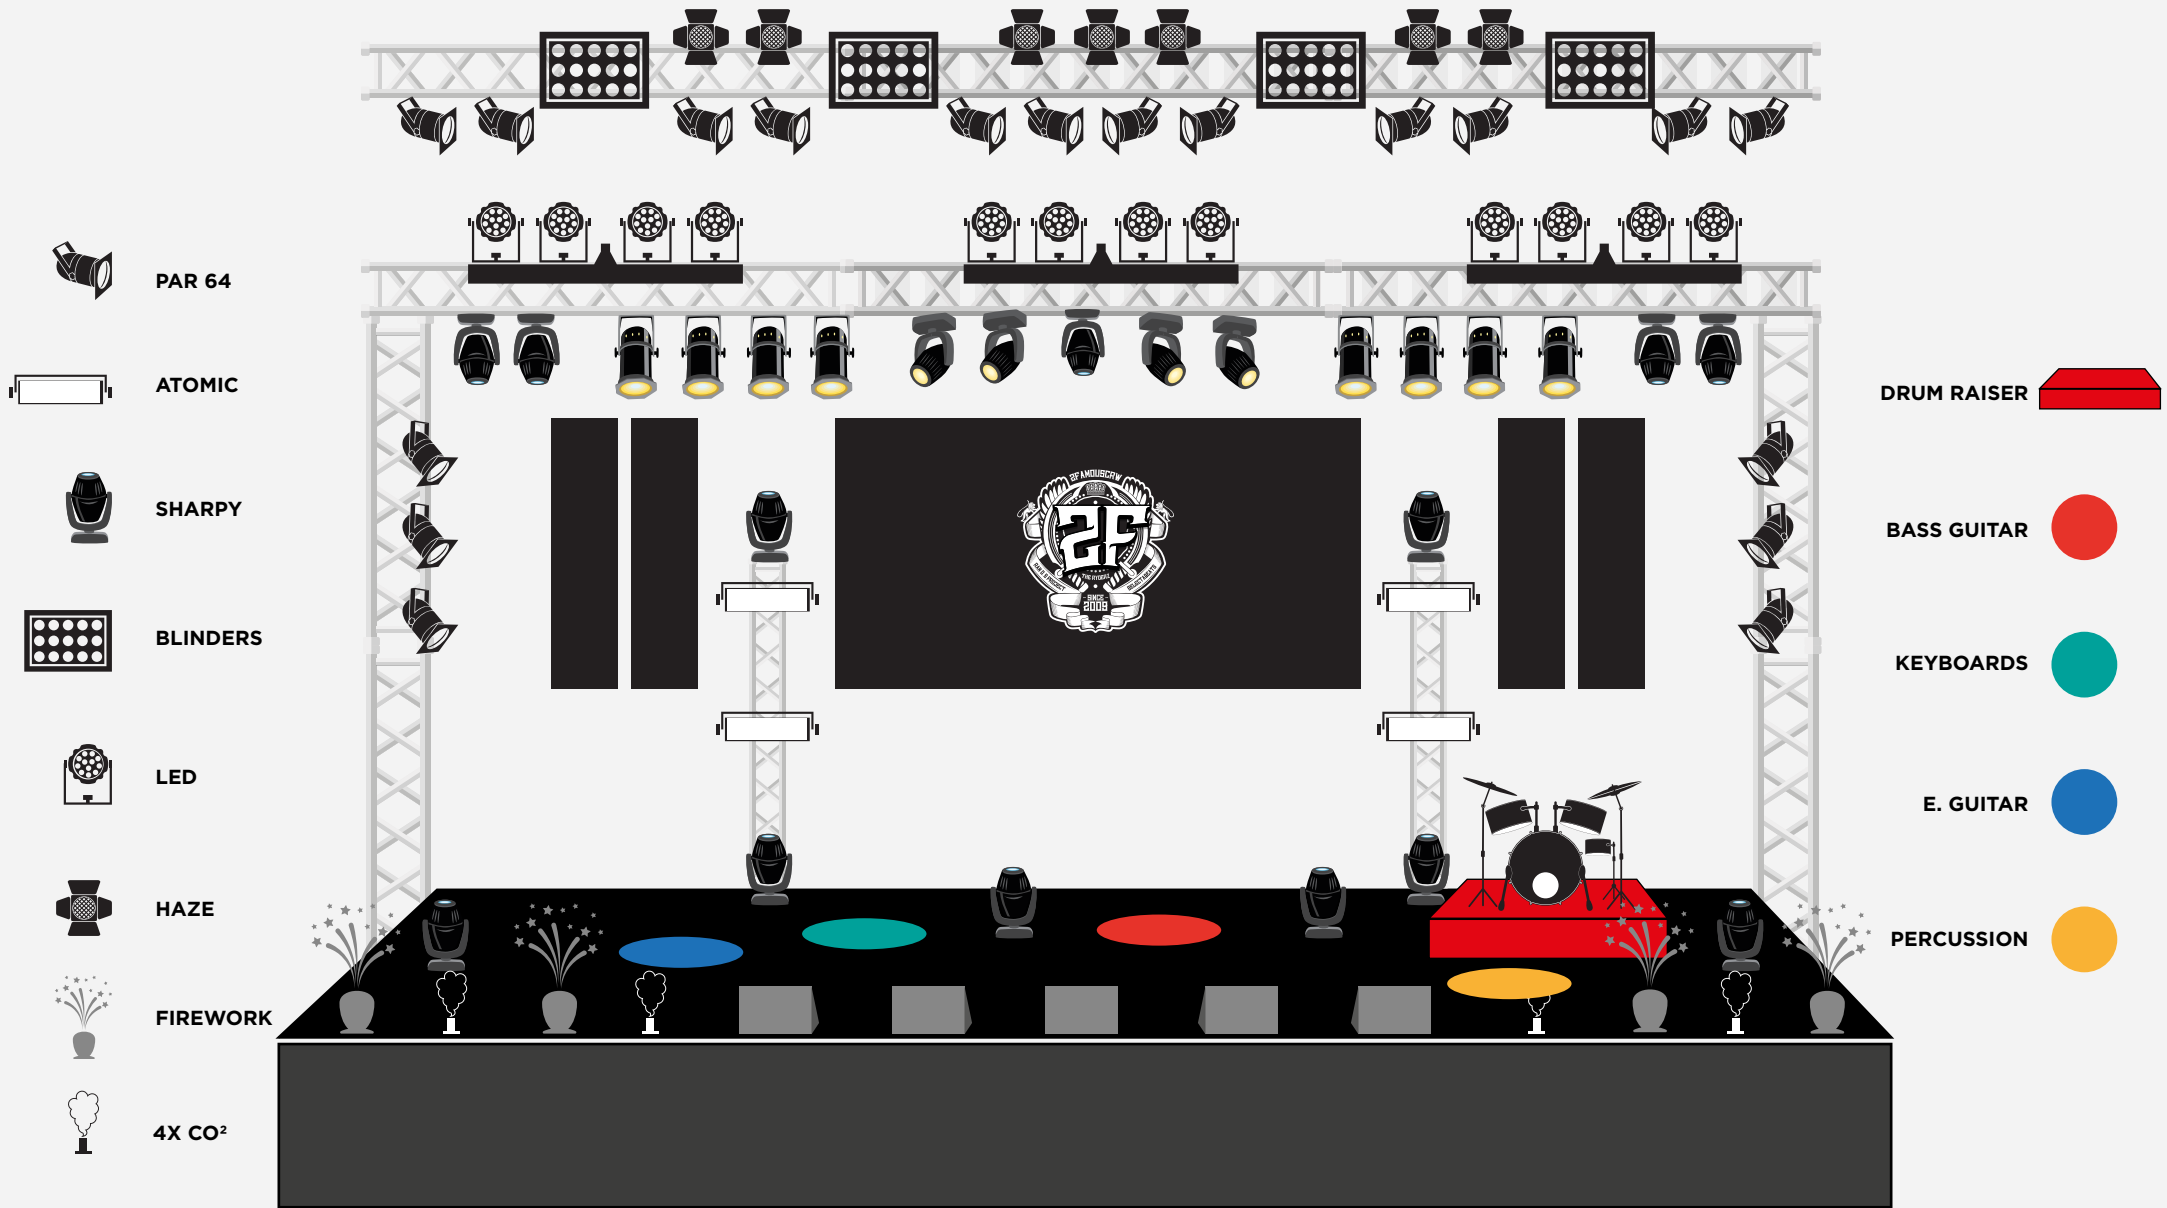

2FAMOUSCRW & THE RYDERZ
TECHNICAL RIDER
FESTIVAL / TOUR

STAGEPLAN

FRONT

- 48 CHANNEL MIXER
- 2X STEREO EFFECTS
- STEREO 31-BAND EQ

BACKLINE

- 24 CHANNEL MIXER (MIN.)
- POWER RATINGS MONITORS MIN. 350 WATT
- BASS AMP (4X10") MIN. 350 WATT
- ENOUGH POWER POINTS
- MIN. 10 SEPARATE AUX GROUPS
- MONITOR TABLE SAME SETUP AS FRONT
- DRUMS
- BASS AMPLIFIER
- GUITAR AMPLIFIER

P.A.

- POWER DEPENDING ON VENUE SIZE
- MIN. 105 DB(A)
- MIC'S & DI'S
- GATES
- COMPRESSORS
- STANDS & CLAMPS

IMPORTANT

- NO TRIGGER FOR BASS DRUM
- DRUM MUST BE TUNED
- F.O.H. TABLE NOT NEXT TO THE STAGE
- F.O.H. MIXER IN THE MIDDLE OF THE STAGE
- MAX. DISTANCE STAGE MIXER TO 15M (DEPENDING ON LOCATION)
- NO LIMITTER NEEDED

MONITOR SETTINGS

1	① ④ ⑤ ⑥ ⑦ ⑧ ⑨ ⑩	6	⑥ ⑦ ⑧ ⑨ ⑩
2	② ⑦ ⑩	7	① ② ③ ④ ⑤ ⑥ ⑦
3	③ ⑦ ⑩	8	① ② ③ ④ ⑤ ⑦ ⑧ ⑨
4	① ④ ⑦ ⑩	9	① ② ③ ④ ⑤ ⑦ ⑨ ⑩
5	① ⑤ ⑥ ⑦	10	⑥ ⑦ ⑧ ⑨ ⑩

FRONT TRUSS SETUP

STAGE | LIGHT PLOT OF 2FAMOUSCRW & THE RYDERZ